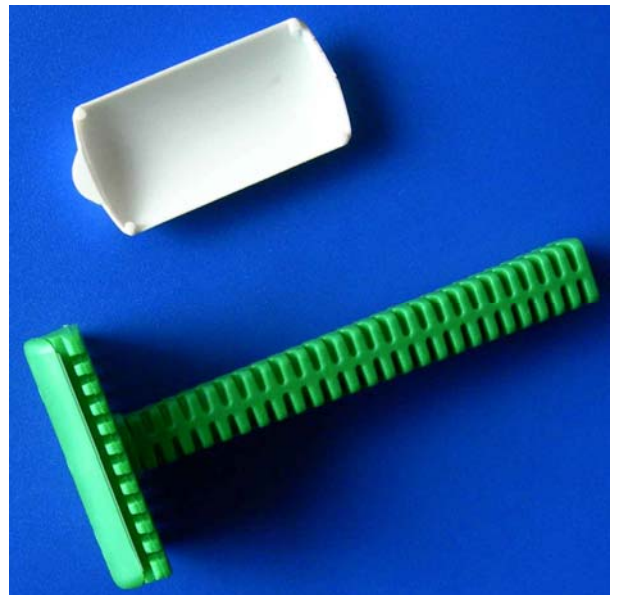

Shave Prep Tray

Catalog # 908

Convenient-low cost-disposable

Shave prep tray contains all the necessary components for pre-operative shaving Procedure.

Razor with double edge blade and heavy, sure-grip handle. Razor designed to prevent clogging with hair during shaving.

Sponge pre-impregnated with soap.

Absorbent towels for cleaning and drying of shaven skin.

Rigid tray with 2 deep compartments for soaping and rinsing water.

Disposable tray and instruments eliminate risk of cross infection.

Shave Prep Tray

- ◆ Double edge razor
- ◆ Soap sponge
- ◆ Absorbent towels
- ◆ Cotton tipped applicators
- ◆ Poly-backed towel

Pollak Ltd. Hamlacha 20, Rosh Ha'ayin, Afek, 48091 Israel.
Tel: 972 3 9022885 Fax: 972 3 9024531 euroband@hotmail.com
www.euroband.com